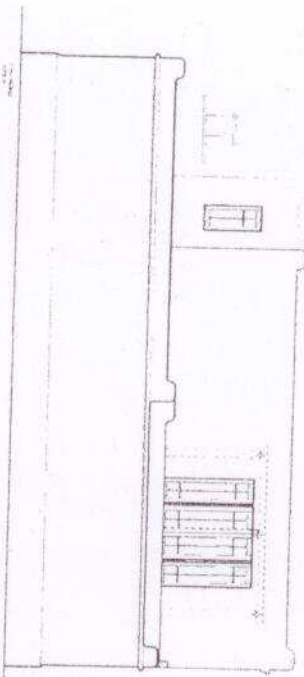

ELEVATION 1

ELEVATION 2

ELEVATION 3

MAIN FLOOR PLAN

SECOND FLOOR PLAN

CASA POEMA
 MAIN FLOOR: 1690 sq ft
 (including courtyard)
 OPTIONAL 2ND FLOOR: 512
 (enclosed space)
 TOTAL: 2204 sq ft