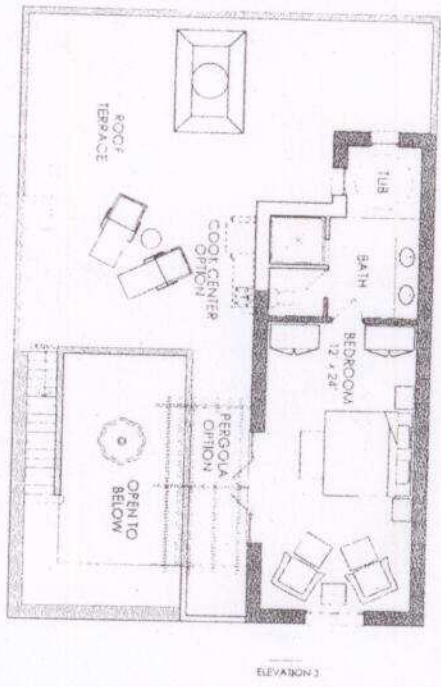

ELEVATION 1

ELEVATION 2

ELEVATION 3

MAIN FLOOR PLAN

SECOND FLOOR PLAN

CASA POEMA
 MAIN FLOOR: 1690 sq ft
 (including courtyard)
 OPTIONAL 2ND FLOOR: 512
 (enclosed space)
 TOTAL: 2204 sq ft