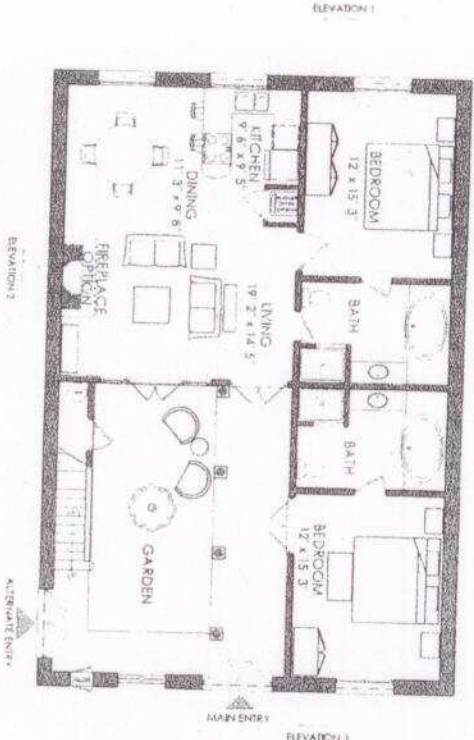

ELEVATION 1

ELEVATION 2

ELEVATION 3

MAIN FLOOR PLAN

SECOND FLOOR PLAN

CASA POEMA
 MAIN FLOOR: 1690 sq ft
 (including courtyard)
 OPTIONAL 2ND FLOOR: 512
 (enclosed space)
 TOTAL: 2204 sq ft