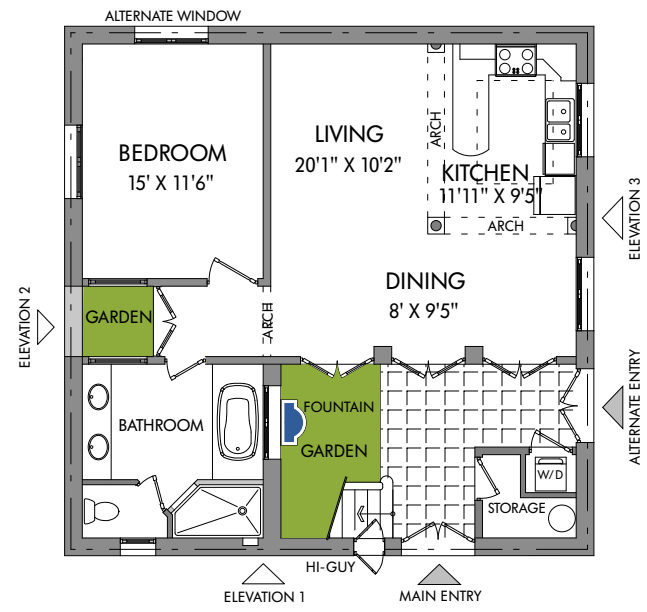

CASA CHICA
 MAIN FLOOR: 1120 SQ FT (INCLUDING COURTYARD)
 SECOND FLOOR: 396 SQ FT (ENCLOSED SPACE)
 TOTAL: 1516 SQ FT

MAIN FLOOR PLAN

SECOND FLOOR PLAN

ELEVATION 1

ELEVATION 2

ELEVATION 3