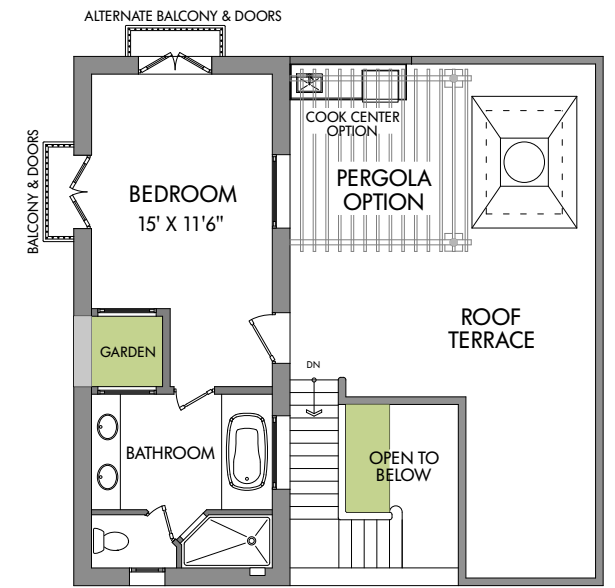

CASA CHICA
 MAIN FLOOR: 1120 SQ FT (INCLUDING COURTYARD)
 SECOND FLOOR: 396 SQ FT (ENCLOSED SPACE)
 TOTAL: 1516 SQ FT

MAIN FLOOR PLAN

SECOND FLOOR PLAN

ELEVATION 1

ELEVATION 2

ELEVATION 3